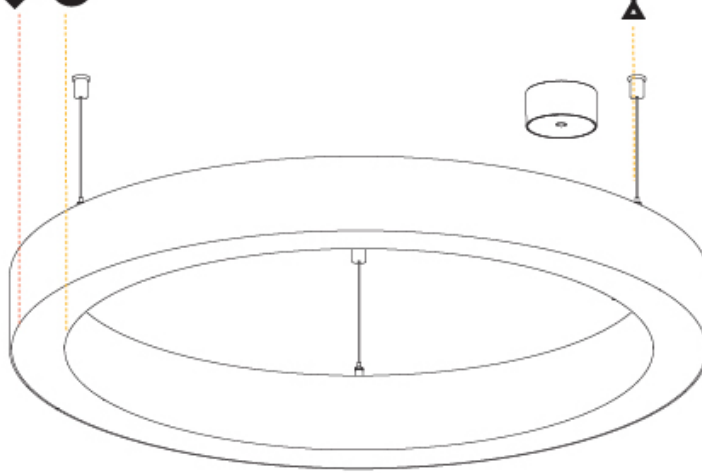

Ø 670mm 26 3/8"

Ø 800mm 31 1/2"

PROJECT	_____
TYPE	_____
SPECIFIER	_____
QUANTITY	_____
DATE	_____

For Color / Finish Chart & Symbology see Appendix or product page downloadable area.

°K

Dimming	DP	DV	
	Phase	0-10V	
Color Temperature	30K	35K	°K
	3000K	3500K	
Diffuser	01	02	D
	Opal	Micro-Prism	
Suspension Cable Color and Length	..05	..10	T
	2000	6000	